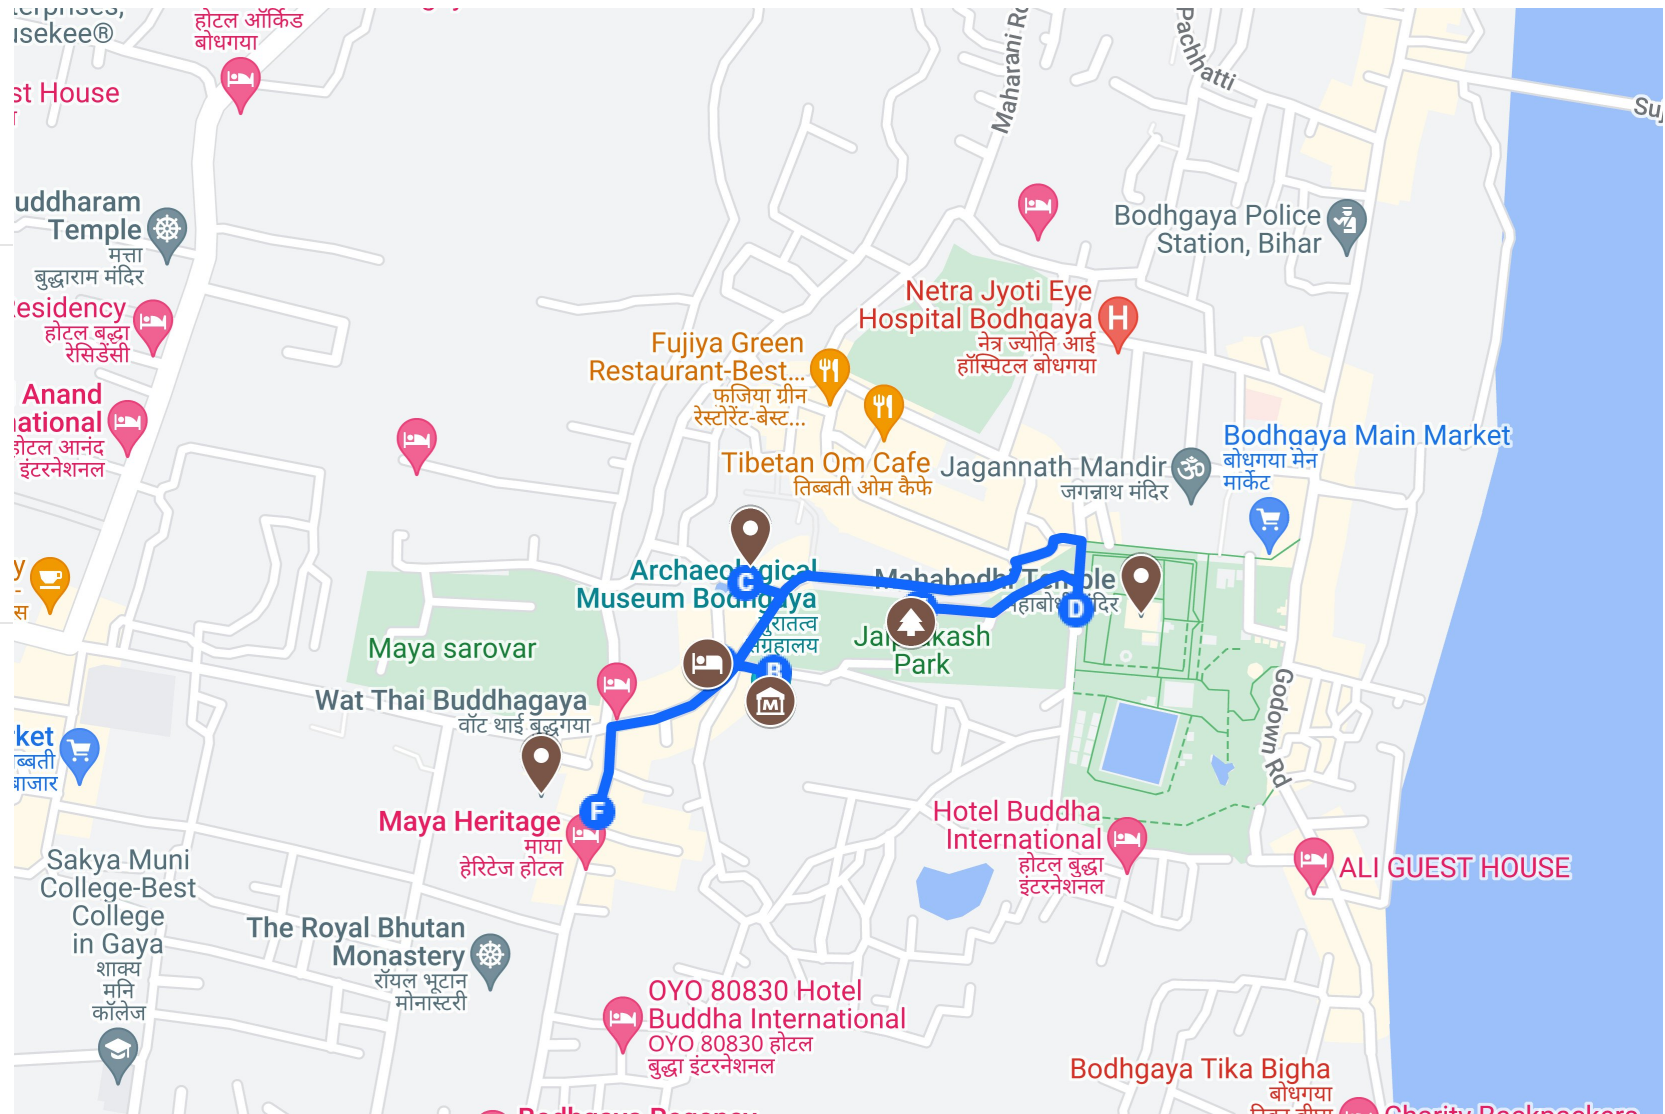

# Hotel Map

## Niranjana Hotel-Mahabodhi Temple

- Niranjana Hotel Bodhgaya
- Mahabodhi Temple

## Neighborhood

- Archaeological Museum Bodhgaya
- Chinese Temple 中华大觉寺
- Jai Prakash Udhyan
- Wat Thai Buddhagaya

## Directions from Niranjana Hotel Bodhgaya to Wat Thai Buddhagaya

- A** Niranjana Hotel Bodhgaya
- B** Archaeological Museum Bodhgaya
- C** Chinese Temple 中华大觉寺, Domuhan-Bodhgaya Road, Bodh Gaya, Bihar
- D** Jai Prakash Udhyan
- E** Mahabodhi Temple
- F** Wat Thai Buddhagaya